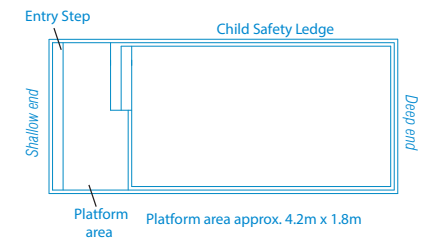

Non slip entry / exit point Bench Seat Non slip entry / exit point

Available Sizes:

EXTERNAL LENGTH	INTERNAL LENGTH	EXTERNAL WIDTH	INTERNAL WIDTH	DEEP END	SHALLOW END
4.9m	4.5m	3.4m	3m	1.6m	1.2m
5.9m	5.5m	3.4m	3m	1.7m	1.2m
6.9m	6.5m	3.4m	3m	1.8m	1.2m
7.9m	7.5m	3.4m	3m	1.9m	1.2m

Important Note:
Pool Coping is 200mm Wide
No Safety Ledge

Sunseeker

The Sunseeker is our most recent addition to our ever expanding range of modern designs. This elegantly simple clean line design boasts it all, a full length step for easy access, a massive splash deck for simply lazing around with family and friends or utilise this space as a fun filled kids play area. With recessed steps the Sunseeker has an uninterrupted swimming section.

Both sizes in this range are a generous 4.4 meters wide and have both shallow and deep end swimming areas. As with all Barrier Reef Pool designs the Sunseeker incorporates the safety ledge for our junior swimmers, non-slip benches and steps, smooth edges and our vibrant range of shimmer colours.

The Sunseeker meets the needs of the entire family.

Available Sizes:

LENGTH	WIDTH	DEEP END	SHALLOW END
10.2m	4.4m	1.93m	1.34m
7.6m	4.4m	1.7m	1.34m

Sunseeker Slimline

The Sunseeker Slimline is our most recent addition to our ever expanding range of modern designs. This elegantly simple clean line design boasts it all, a full length step for easy access, a massive splash deck for simply lazing around with family and friends or utilise this space as a fun filled kids play area. With recessed steps the Sunseeker Slimline has an uninterrupted swimming section.