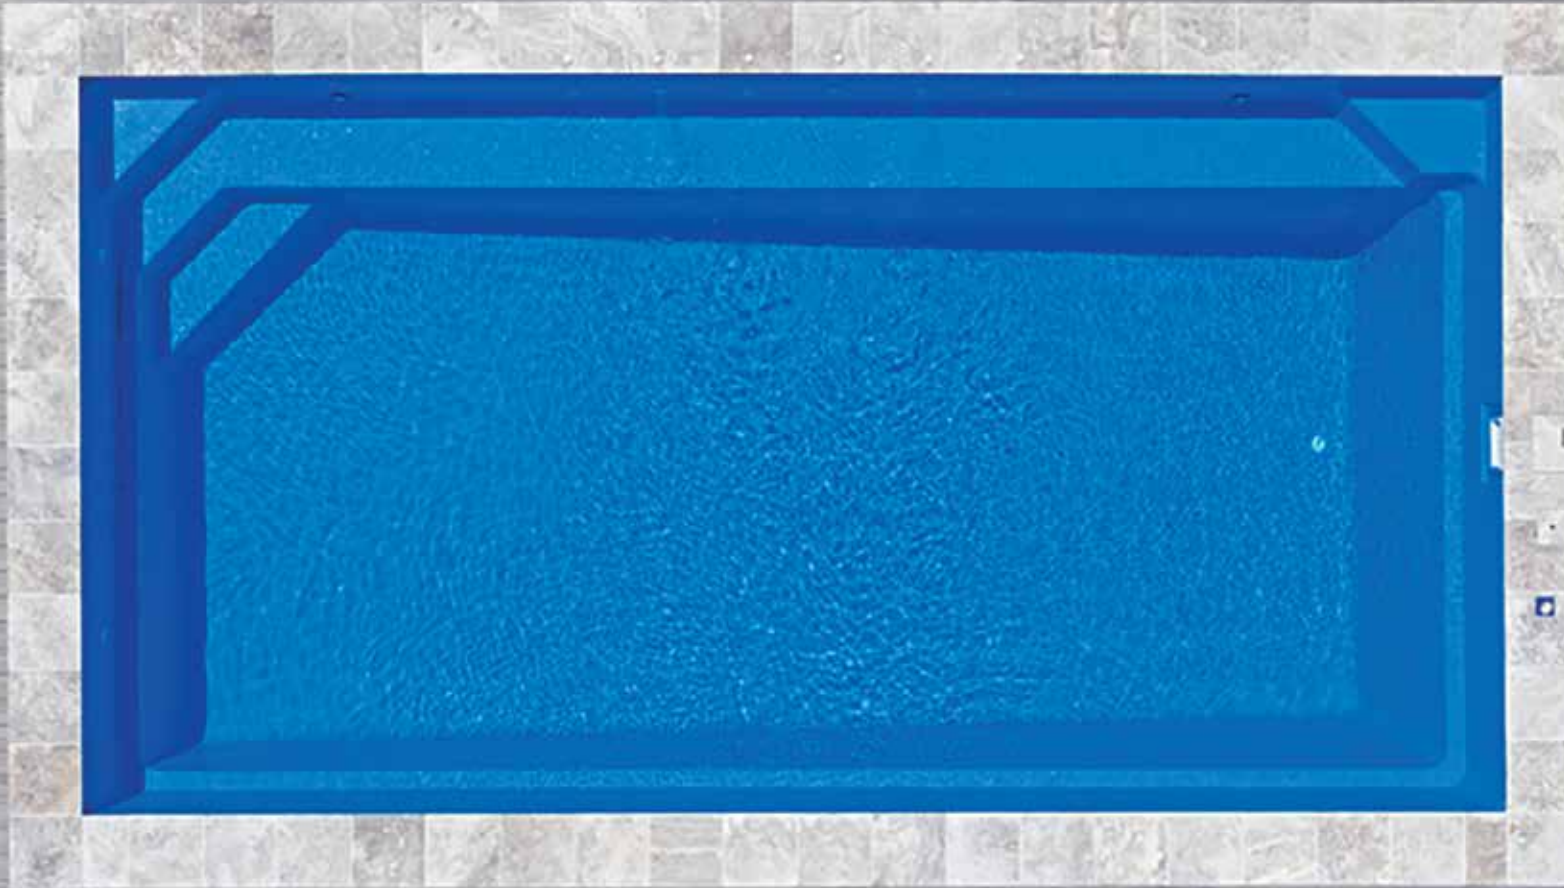

Australian Standard
AS/NZS 1838:1994
Lic: SMKB25323
SAI GLOBAL

Brampton

The strong geometrical features of the Brampton are designed to compliment contemporary and traditional landscapes.

Bold and sophisticated, the Brampton boasts dual entry and exit points making it extremely versatile on its position in most settings.

The Brampton has bench seating running the full length of the pool which helps on its close proximity to houses and structures close by.

The sleek design provides an unobstructed swim area that creates a spacious feel and the perfect family pool.