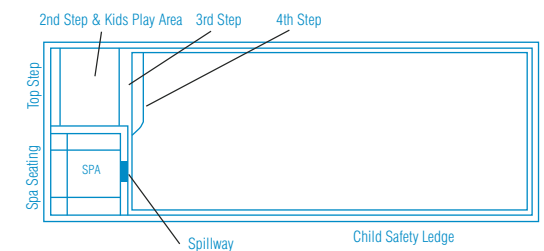

Brooklyn

A stunning one piece configuration that has been designed with the whole family in mind.

The entry point steps down into a versatile platform that is ideal as a kids play area or water lounge to sit and relax in.

Designed with a spillway the pool and spa can run simultaneously eliminating any additional power costs, alternatively they can be run independently.

The generous swimming area has been designed to be totally un-obstructed, which is ideal for swimming laps and active families.

There is no other pool that can offer all of these features.

With its square lines and designer looks we are sure your whole family will love it.

Available Sizes:

LENGTH	WIDTH	DEEP END	SHALLOW END
12.1m	4.4m	2.08m	1.34m
10.6m	4.4m	1.9m	1.34m
9.6m	4.4m	1.85m	1.34m
8.6m	4.4m	1.8m	1.34m
7.6m	4.4m	1.70m	1.34m

10.6m & 8.6m Brooklyn will be available from approx. May 2022

Spa Area: 1.8m x 1.92m

Platform area 1.85m x 1.7m

Copyright Design Registration No: 362911 - No: 362910