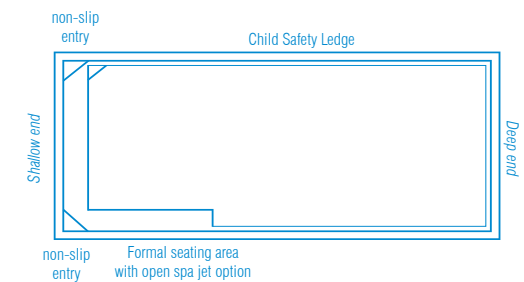

Billabong

Some things in life will never date and the Billabong is one of them. With four square corners, this rectangle pool is full of class & style. With dual entry steps located at both sides of the shallow end this pool can be conveniently placed in just about any area.

A major feature of the Billabong is the massive swim area inside the pool, with the seating area being located at the shallow end this allows for a totally free swimming area for the majority of the pool. This is great for kids who love to jump in and play around in the deeper areas of the pool.

Landscaping around this pool is best kept simple to compliment the stylish design.