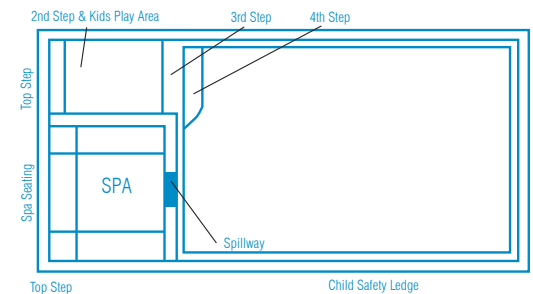

Brooklyn Slimline

A stunning one piece configuration that has been designed with the whole family in mind.

The entry point steps down into a versatile platform that is ideal as a kids play area or water lounge to sit and relax in.

Designed with a spillway the pool and spa can run simultaneously eliminating any additional power costs, alternatively they can be run independently.

The generous swimming area has been designed to be totally un-obstructed, which is ideal for swimming laps and active families.

There is no other pool that can offer all of these features.

With its square lines and designer looks we are sure your whole family will love it.