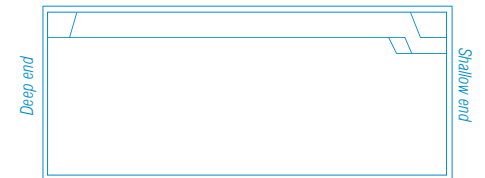

Non slip entry / exit point   Bench Seat   Non slip entry / exit point

Available Sizes:

EXTERNAL LENGTH	INTERNAL LENGTH	EXTERNAL WIDTH	INTERNAL WIDTH	DEEP END	SHALLOW END
4.9m	4.5m	3.4m	3m	1.6m	1.2m
5.9m	5.5m	3.4m	3m	1.7m	1.2m
6.9m	6.5m	3.4m	3m	1.8m	1.2m
7.9m	7.5m	3.4m	3m	1.9m	1.2m

Important Note:
Pool Coping is 200mm Wide
No Safety Ledge