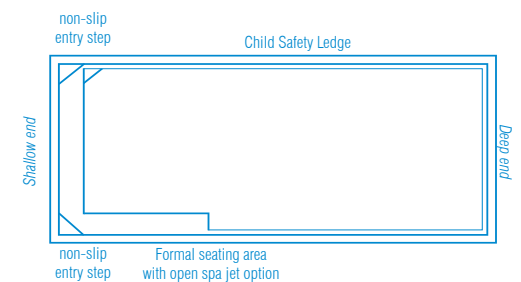

Available Sizes:

LENGTH	WIDTH	DEEP END	SHALLOW END
7.2m	2.8m	1.81m	1.24m
6.2m	2.8m	1.72m	1.24m