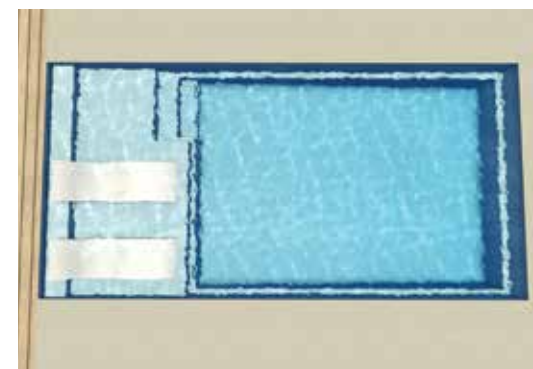

The Sunseeker meets the needs of the entire family.

Available Sizes:

LENGTH	WIDTH	DEEP END	SHALLOW END
10.2m	4.4m	1.93m	1.34m
7.6m	4.4m	1.7m	1.34m

Sunseeker Slimline

The Sunseeker Slimline is our most recent addition to our ever expanding range of modern designs. This elegantly simple clean line design boasts it all, a full length step for easy access, a massive splash deck for simply lazing around with family and friends or utilise this space as a fun filled kids play area. With recessed steps the Sunseeker Slimline has an uninterrupted swimming section.

As with all Barrier Reef Pool designs the Sunseeker Slimline incorporates the safety ledge for our junior swimmers, non-slip benches and steps, smooth edges and our vibrant range of shimmer colours.

The Sunseeker Slimline meets the needs of the entire family.