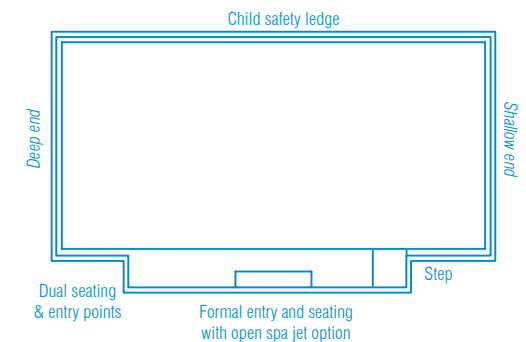

The Brampton Slimline has bench seating running the full length of the pool which helps on its close proximity to houses and structures close by.

The sleek design provides an unobstructed swim area that creates a spacious feel and the perfect family pool.

Available Sizes:

LENGTH	WIDTH	DEEP END	SHALLOW END
8.2m	3.5m	2.06m	1.27m
7.2m	3.5m	1.98m	1.27m
6.2m	3.5m	1.88m	1.27m
5.2m	3.5m	1.78m	1.27m

Venice

The Venice possesses the ‘must have’ modern contemporary design suitable for today’s in-style homes.

The main feature of this pool is the grand entry which encompasses wide entry steps and generous seating without encroaching on the swimming area. The seating can be complemented with optional spa jets.

The luxurious Venice is the benchmark for the basic rectangle pool shape; available in an array of sizes with additional specification available we’re sure you’ll love it.

Available Sizes:

LENGTH	WIDTH	DEEP END	SHALLOW END
10.5m	4.4m	1.98m	1.14m
9.5m	4.4m	1.93m	1.18m
8.5m	4.4m	1.90m	1.22m
7.6m	4.4m	1.86m	1.26m