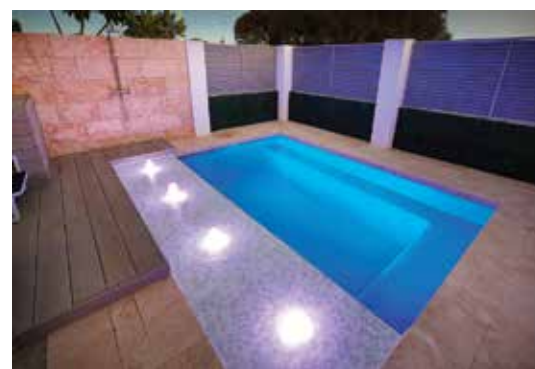

Available Sizes:

LENGTH	WIDTH	FLAT BOTTOM
4.2m	2.6m	1.6m
4.2m	1.6m	1.6m

Note: 4.2m x 1.6m has no side seat