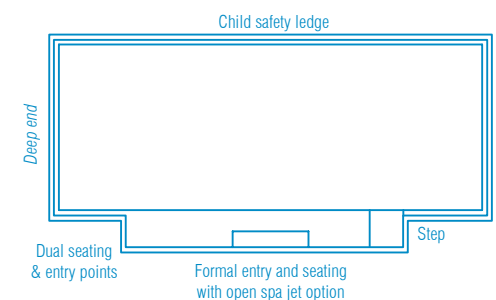

The main feature of this pool is the grand entry which encompasses wide entry steps and generous seating without encroaching on the swimming area. The seating can be complemented with optional spa jets.

The luxurious Venice is the benchmark for the basic rectangle pool shape; available in an array of sizes with additional specification available we’re sure you’ll love it.

Available Sizes:

LENGTH	WIDTH	DEEP END	SHALLOW END
10.5m	4.4m	1.98m	1.14m
9.5m	4.4m	1.93m	1.18m
8.5m	4.4m	1.90m	1.22m
7.6m	4.4m	1.86m	1.26m

Venice Slimline

The Venice Slimline has been created for properties with narrow settings or for those that simply don't want the backyard dominated by a pool.

The Venice Slimline's generous central entry point is both a huge swimout bench which also incorporates the step down into the shallow end of the pool.

This clever design leaves the entire precious swim area of the pool free for swimming and safe for children.

With square corners which allows 90 degree paving, child safety ledge and great water depth the Venice Slimline is a truly fantastic swimming pool.