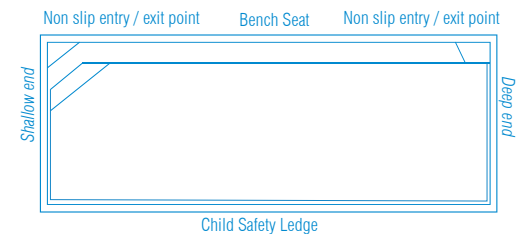

Brampton

The strong geometrical features of the Brampton are designed to compliment contemporary and traditional landscapes.

Bold and sophisticated, the Brampton boasts dual entry and exit points making it extremely versatile on its position in most settings.

The Brampton has bench seating running the full length of the pool which helps on its close proximity to houses and structures close by.

The sleek design provides an unobstructed swim area that creates a spacious feel and the perfect family pool.

LENGTH	WIDTH	DEEP END	SHALLOW END
12.1m	4.4m	2.06m	920mm
11.2m	4.4m	2.06m	970mm
10.1m	4.4m	2.06m	1.07m
9.2m	4.4m	2.06m	1.17m
8.2m	4.4m	2.06m	1.27m
7.2m	4.4m	1.98m	1.27m
6.2m	4.4m	1.88m	1.27m
5.2m	4.4m	1.78m	1.27m

12.1m x 4.4m has no third (bottom) step in shallow end