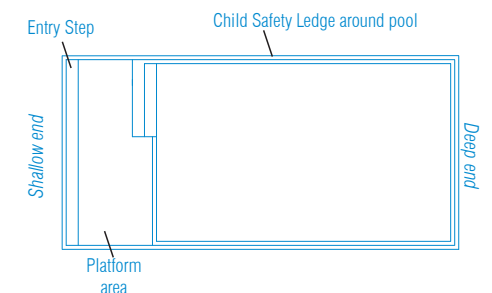

Important Note:
Pool Coping is 200mm Wide
No Safety Ledge

Sunseeker

The Sunseeker is our most recent addition to our ever expanding range of modern designs. This elegantly simple clean line design boasts it all, a full length step for easy access, a massive splash deck for simply lazing around with family and friends or utilise this space as a fun filled kids play area. With recessed steps the Sunseeker has an uninterrupted swimming section.

Both sizes in this range are a generous 4.4 meters wide and have both shallow and deep end swimming areas. As with all Barrier Reef Pool designs the Sunseeker incorporates the safety ledge for our junior swimmers, non-slip benches and steps, smooth edges and our vibrant range of shimmer colours.

The Sunseeker meets the needs of the entire family.

Available Sizes:

LENGTH	WIDTH	DEEP END	SHALLOW END
10.2m	4.4m	1.93m	1.34m
7.6m	4.4m	1.7m	1.34m

Sunseeker Slimline

The Sunseeker Slimline is our most recent addition to our ever expanding range of modern designs. This elegantly simple clean line design boasts it all, a full length step for easy access, a massive splash deck for simply lazing around with family and friends or utilise this space as a fun filled kids play area. With recessed steps the Sunseeker Slimline has an uninterrupted swimming section.

As with all Barrier Reef Pool designs the Sunseeker Slimline incorporates the safety ledge for our junior swimmers, non-slip benches and steps, smooth edges and our vibrant range of shimmer colours.

The Sunseeker Slimline meets the needs of the entire family.