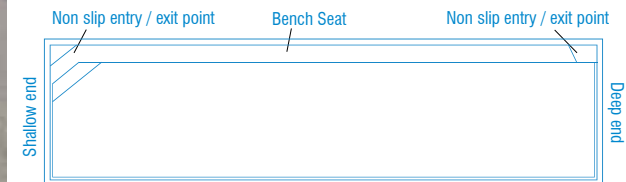

Available Sizes:

LENGTH	WIDTH	DEEP END	SHALLOW END
12.2m	3.5m	2.06m	920mm
10.2m	3.5m	2.06m	1.07m