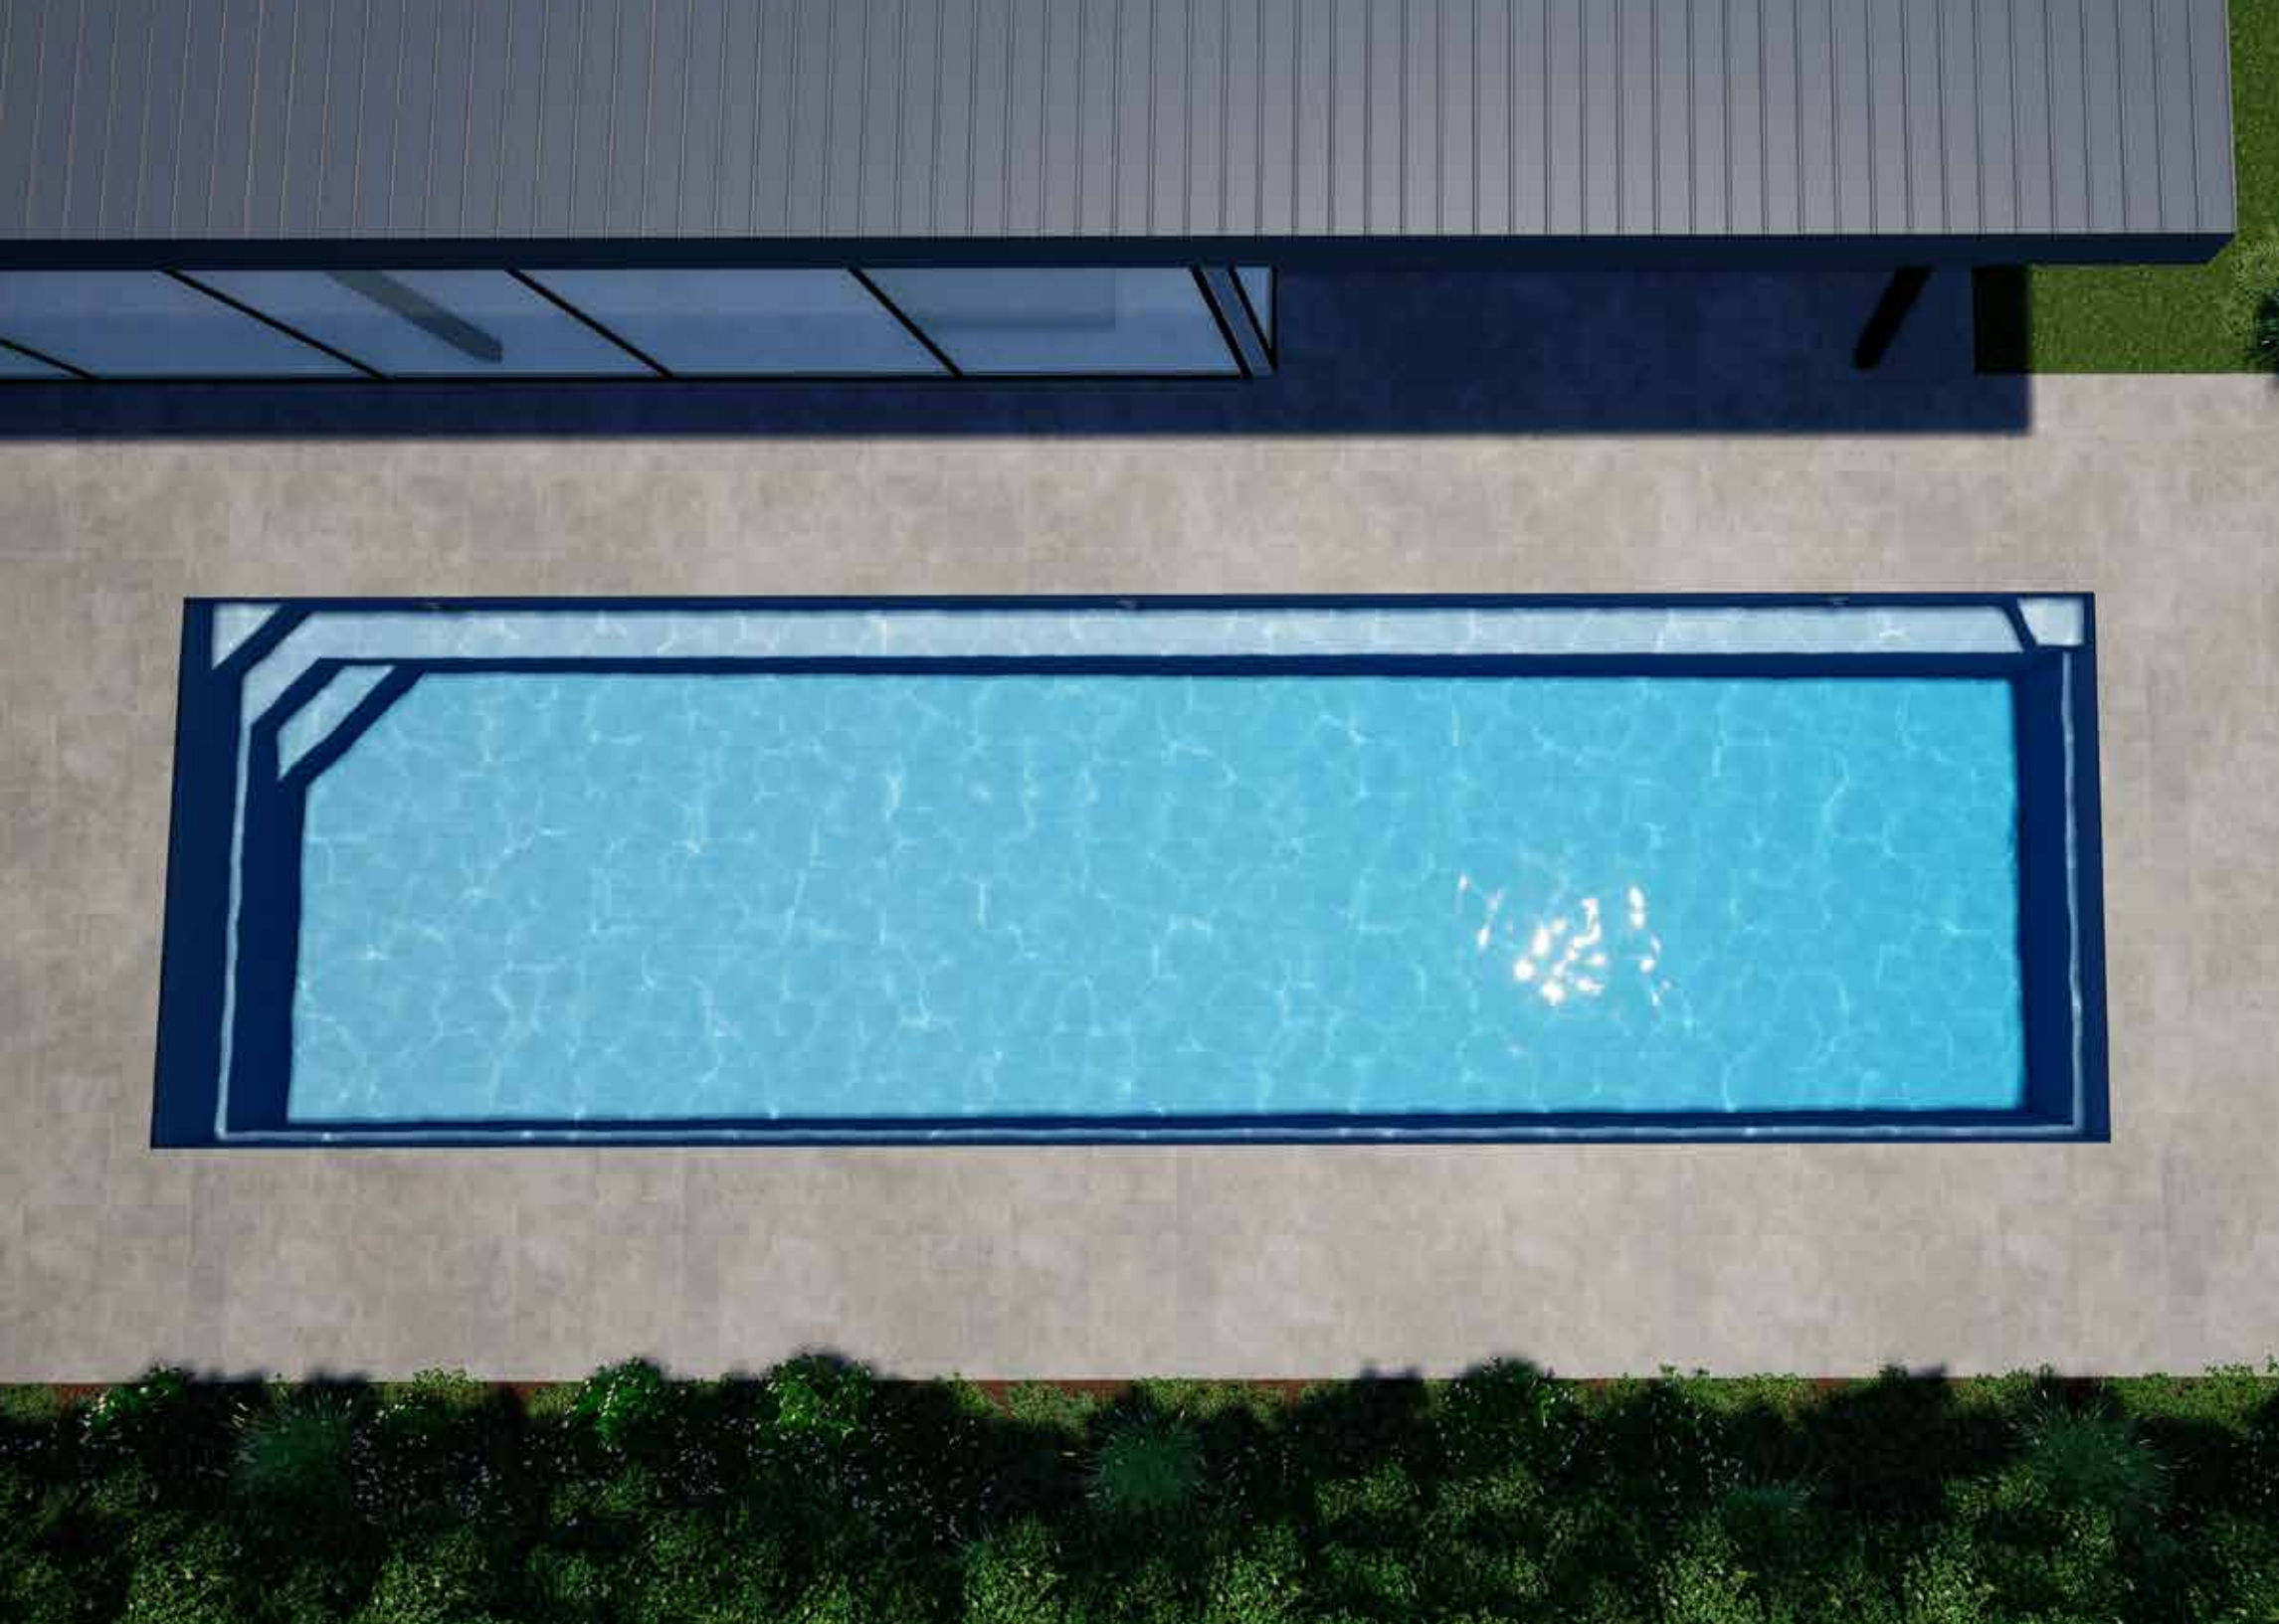

Bold and sophisticated, the Brampton Lap boasts dual entry and exit points making it extremely versatile on its position in most settings.

The Brampton Lap has bench seating running the full length of the pool which helps on its close proximity to houses and structures close by.

The sleek design provides an unobstructed swim area that creates a spacious feel and the perfect family pool.

Available Sizes:

LENGTH	WIDTH	DEEP END	SHALLOW END
12.2m	3.5m	2.06m	920mm
10.2m	3.5m	2.06m	1.07m