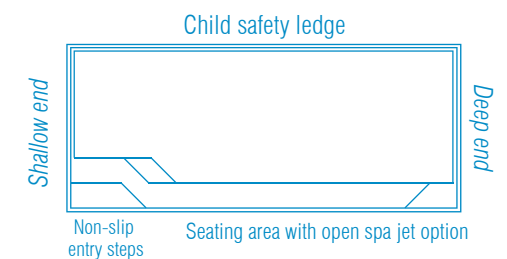

Caprice

The Caprice Slimline is the perfect pool for those smaller backyards where getting a pool may not have been possible before.

Measuring 5.2m in length and 2.8m in width the Caprice offers an excellent swimming space for the whole family.

With a bench seat running down one side which also allows you to incorporate an open spa seat option for those times where you just want to cool off and relax.

The Caprice Slimline also has an entry point located at each end which allows you to be versatile on its placement in any area.

Available Sizes:

LENGTH	WIDTH	DEEP END	SHALLOW END
5.2m	2.8m	1.7m	1.2m
4.2m	2.8m	1.5m	1.1m