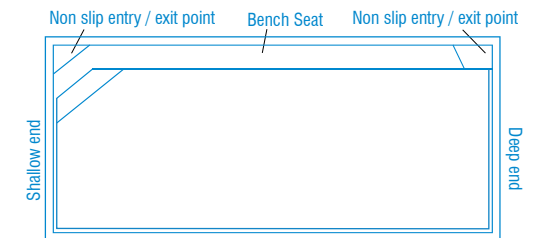

12.1m x 4.4m has no third (bottom) step in shallow end

Brampton Slimline

The strong geometrical features of the Brampton Slimline are designed to compliment contemporary and traditional landscapes.

Bold and sophisticated, the Brampton Slimline boasts dual entry and exit points making it extremely versatile on its position in most settings.

The Brampton Slimline has bench seating running the full length of the pool which helps on its close proximity to houses and structures close by.

The sleek design provides an unobstructed swim area that creates a spacious feel and the perfect family pool.