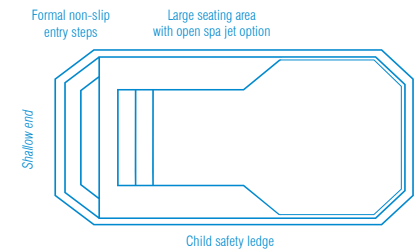

Available Sizes:

LENGTH	WIDTH	DEEP END	SHALLOW END
5.2m	2.6m	1.5m	1.18m